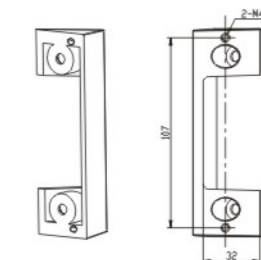

Specifications

Model	96213-CP	96213W-CP	96223-CP	96223W-CP
Camera sensor	1/4 CMOS 1MP Definition		1/4 CMOS 1MP Definition	
View angle	68°		68°	
LEDs for night	IR LEDs(60°)		IR LEDs(60°)	
Power consumption	300mA/12V		300mA/12V	
Port	RJ45 10/100M		RJ45 10/100M	
Wifi	No	Yes	No	Yes
Operating temp.	-40°C~50°C		-40°C~50°C	
Installation	Surface/flush mount		Surface/flush mount	

Dimensions

96233 | 96243

IP Video Door Phone • Outdoor Camera • iOS/Android

IP Video Door Phone

96233-CP/96233W-CP

96243W-CP/96243W-CW

Features

- 1MP High Definition outdoor camera
- Support monitoring, unlocking and talking by mobile phone
- Support IOS/Android system phone and tablet
- Support P2P and 4 mobile phones simultaneous streaming
- Support Wired/WIFI network

Specifications

Model	96233-CP	96233W-CP	96243W-CP	96243W-CW
Camera sensor	1/4 CMOS 1MP Definition		1/4 CMOS 1MP Definition	
View angle	68°		68°	100°
LEDs for night	IR LEDs(60°)		IR LEDs(60°)	
Power consumption	300mA/12V		300mA/12V	
Port	RJ45 10/100M		RJ45 10/100M	
Wifi	No	Yes	No	Yes
Operating temp.	-40°C~50°C		-40°C~50°C	
Installation	Surface/flush mount		Surface/flush mount	

Dimensions