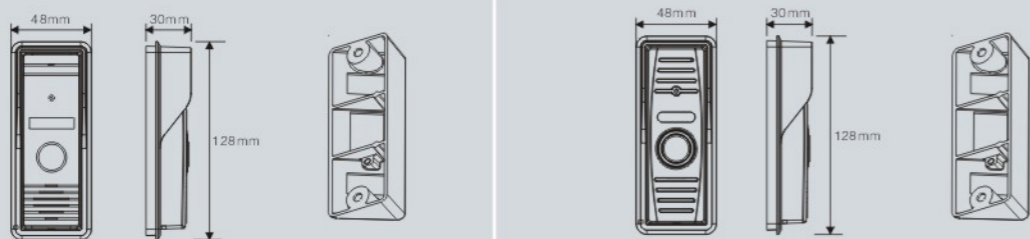

Specifications

Model	96213-CP	96213W-CP	96223-CP	96223W-CP
Camera sensor	1/4 CMOS 1MP Definition		1/4 CMOS 1MP Definition	
View angle	68°		68°	
LEDs for night	IR LEDs(60°)		IR LEDs(60°)	
Power consumption	300mA/12V		300mA/12V	
Port	RJ45 10/100M		RJ45 10/100M	
Wifi	No	Yes	No	Yes
Operating temp.	-40°C~50°C		-40°C~50°C	
Installation	Surface/flush mount		Surface/flush mount	

Dimensions

96233 | 96243

IP Video Door Phone • Outdoor Camera • iOS/Android

IP Video Door Phone

96233-CP/96233W-CP

96243W-CP/96243W-CW

Features

- 1MP High Definition outdoor camera
- Support monitoring, unlocking and talking by mobile phone
- Support IOS/Android system phone and tablet
- Support P2P and 4 mobile phones simultaneous streaming
- Support Wired/WIFI network

Specifications

Model	96233-CP	96233W-CP	96243W-CP	96243W-CW
Camera sensor	1/4 CMOS 1MP Definition		1/4 CMOS 1MP Definition	
View angle	68°		68°	100°
LEDs for night	IR LEDs(60°)		IR LEDs(60°)	
Power consumption	300mA/12V		300mA/12V	
Port	RJ45 10/100M		RJ45 10/100M	
Wifi	No	Yes	No	Yes
Operating temp.	-40°C~50°C		-40°C~50°C	
Installation	Surface/flush mount		Surface/flush mount	

Dimensions