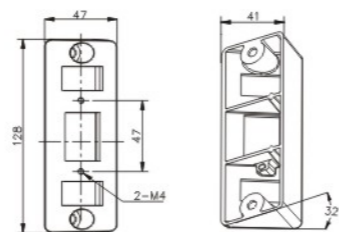

Specifications

Model	96213-CP	96213W-CP	96223-CP	96223W-CP
Camera sensor	1/4 CMOS 1MP Definition		1/4 CMOS 1MP Definition	
View angle	68°		68°	
LEDs for night	IR LEDs(60°)		IR LEDs(60°)	
Power consumption	300mA/12V		300mA/12V	
Port	RJ45 10/100M		RJ45 10/100M	
Wifi	No	Yes	No	Yes
Operating temp.	-40°C~50°C		-40°C~50°C	
Installation	Surface/flush mount		Surface/flush mount	

Dimensions

96233 | 96243

IP Video Door Phone • Outdoor Camera • iOS/Android

IP Video Door Phone

96233-CP/96233W-CP

96243W-CP/96243W-CW

Features

- 1MP High Definition outdoor camera
- Support monitoring, unlocking and talking by mobile phone
- Support IOS/Android system phone and tablet
- Support P2P and 4 mobile phones simultaneous streaming
- Support Wired/WIFI network

Specifications

Model	96233-CP	96233W-CP	96243W-CP	96243W-CW
Camera sensor	1/4 CMOS 1MP Definition		1/4 CMOS 1MP Definition	
View angle	68°		68°	100°
LEDs for night	IR LEDs(60°)		IR LEDs(60°)	
Power consumption	300mA/12V		300mA/12V	
Port	RJ45 10/100M		RJ45 10/100M	
Wifi	No	Yes	No	Yes
Operating temp.	-40°C~50°C		-40°C~50°C	
Installation	Surface/flush mount		Surface/flush mount	

Dimensions